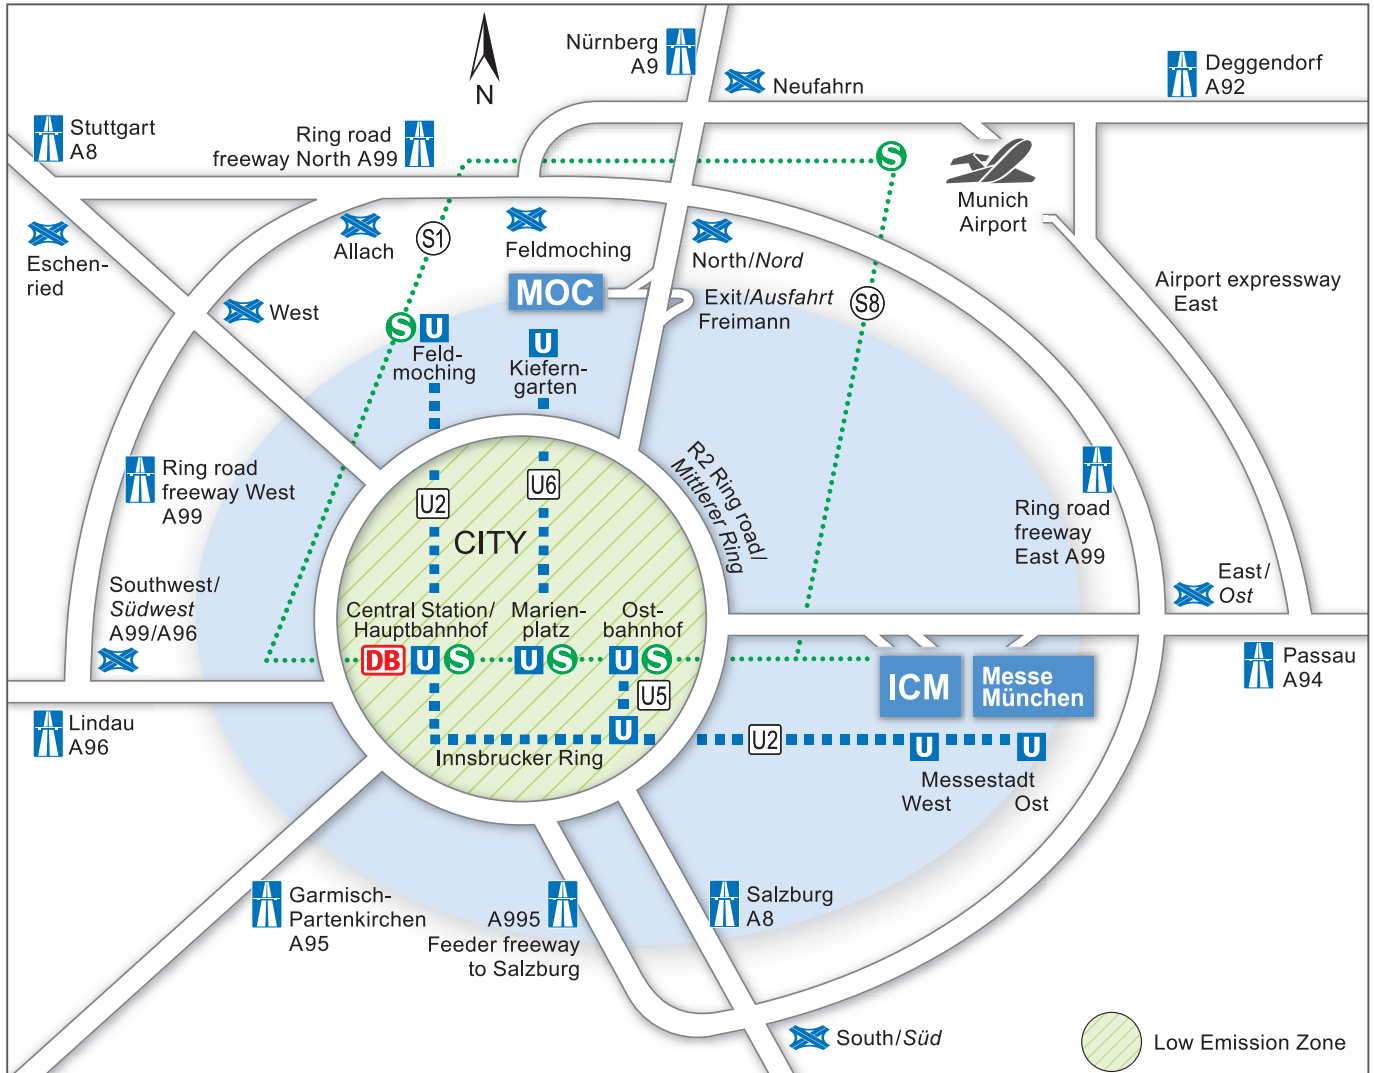

## HOW TO GET THERE

### Address

Messe München GmbH  
 Messengelände  
 81823 München, Germany  
 Tel. +49 89 949-20720  
 Fax +49 89 949-20729  
 info@messe-muenchen.de

- Messe München is located directly on the stop Messestadt West (U2)
- 18 minutes from downtown by subway
- Messe München is located directly on the A94—reach it by taking freeway exit München-Riem (Exit Nr. 5)
- 45-minute drive by car from Munich Airport
- Enough parking spaces available

### With navigation system

**Exhibition grounds/ICM**  
 Am Messeseesee  
 81829 München

**Parking Garage West**  
 Paul-Henri-Spaak-Str. 6  
 81829 München

**Management office  
 (Entrance above Gate 1)**  
 Willy-Brandt-Allee, 81829 München

**GPS coordinates  
 Messe München/ICM**  
 Longitude: 11.695547  
 Latitude: 48.134962

**West Entrance**  
 Am Messeseesee  
 81829 München

**North Entrance**  
 Paul-Henri-Spaak-Str. 12  
 81829 München